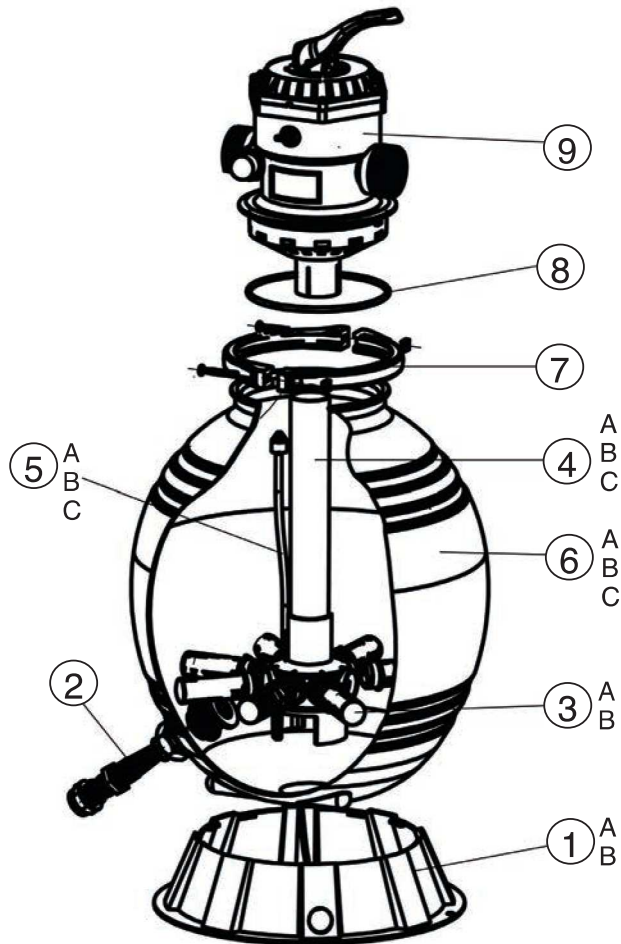

**FILTER PARTS
BY MODEL**

**FILTER PARTS
BY MODEL**

SAND FILTER PARTS BREAKDOWN

REF #	MODEL	DESCRIPTION	186	226	266	366	166GS	196GS	236GS	246GS	316GS
			186LB	226LB	266LB		166GSB	196GSB	236GSB		
1	AC 18601	Sand Filter Support	X				X				
1	AC 22601	Sand Filter Support		X	X			X	X	X	
2	AC 22602	Drain Plug	X	X	X						
3	AC 18604	Lateral	X	X			X	X	X	X	
3	AC 26604	Lateral			X						
5	AC 18605	Lateral Assembly	X								
5	AC 22605	Lateral Assembly		X							
5	AC 26605	Lateral Assembly			X						
6	AC 18606	Air Release Assem	X				X				
6	AC 22606	Air Release Assem		X				X	X		
6	AC 26606	Air Release Assem			X					X	
7	AC 18608	Flange Clamp	X	X	X		X	X	X	X	
8	AC 18609	Flange O-Ring	X	X	X		X	X	X	X	
9	AC 08621	6 Way Valve	X	X	X		X	X	X	X	
2	AC 72001	Drain Plug					X	X	X	X	
9	AC 93408	Control Valve				X					X
10	AC 67598	Pressure Gauge Mnt				X					X
8	AC 18609	Tank O-Ring				X					X
5	AC 15245	Folding Lateral Assem				X					X
2	AC 17515	Drain Cap				X					X
2	AC 17647	Drain Cap Kit				X					X
1	AC 18120	Filter Support Stand				X				X	X