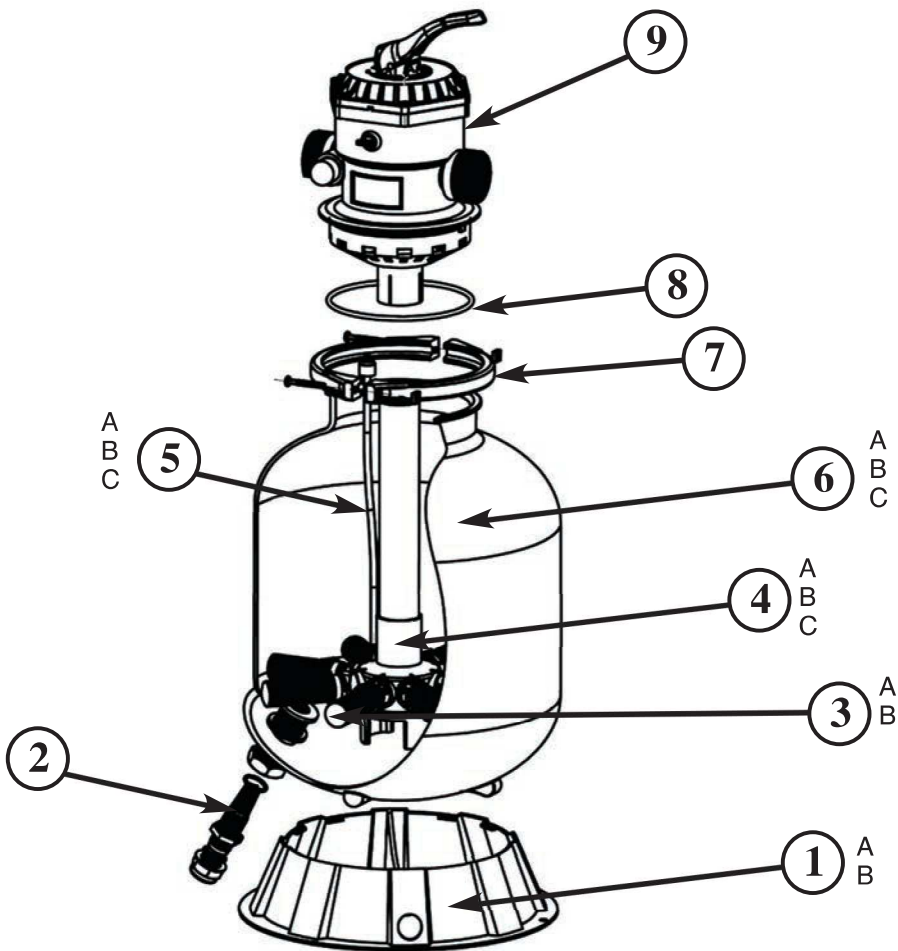

**FILTER PARTS
BY MODEL**

**FILTER PARTS
BY MODEL**

SAND FILTER PARTS BREAKDOWN

REF #	MODEL	DESCRIPTION	186	226	266	366	166GS	196GS	236GS	246GS	316GS
			186LB	226LB	266LB		166GSB	196GSB	236GSB		
1	AC 18601	Sand Filter Support	X				X				
1	AC 22601	Sand Filter Support		X	X			X	X	X	
2	AC 22602	Drain Plug	X	X	X						
3	AC 18604	Lateral	X	X			X	X	X	X	
3	AC 26604	Lateral			X						
5	AC 18605	Lateral Assembly	X								
5	AC 22605	Lateral Assembly		X							
5	AC 26605	Lateral Assembly			X						
6	AC 18606	Air Release Assem	X				X				
6	AC 22606	Air Release Assem		X				X	X		
6	AC 26606	Air Release Assem			X					X	
7	AC 18608	Flange Clamp	X	X	X		X	X	X	X	
8	AC 18609	Flange O-Ring	X	X	X		X	X	X	X	
9	AC 08621	6 Way Valve	X	X	X		X	X	X	X	
2	AC 72001	Drain Plug					X	X	X	X	
9	AC 93408	Control Valve				X					X
10	AC 67598	Pressure Gauge Mnt				X					X
8	AC 18609	Tank O-Ring				X					X
5	AC 15245	Folding Lateral Assem				X					X
2	AC 17515	Drain Cap				X					X
2	AC 17647	Drain Cap Kit				X					X
1	AC 18120	Filter Support Stand				X				X	X