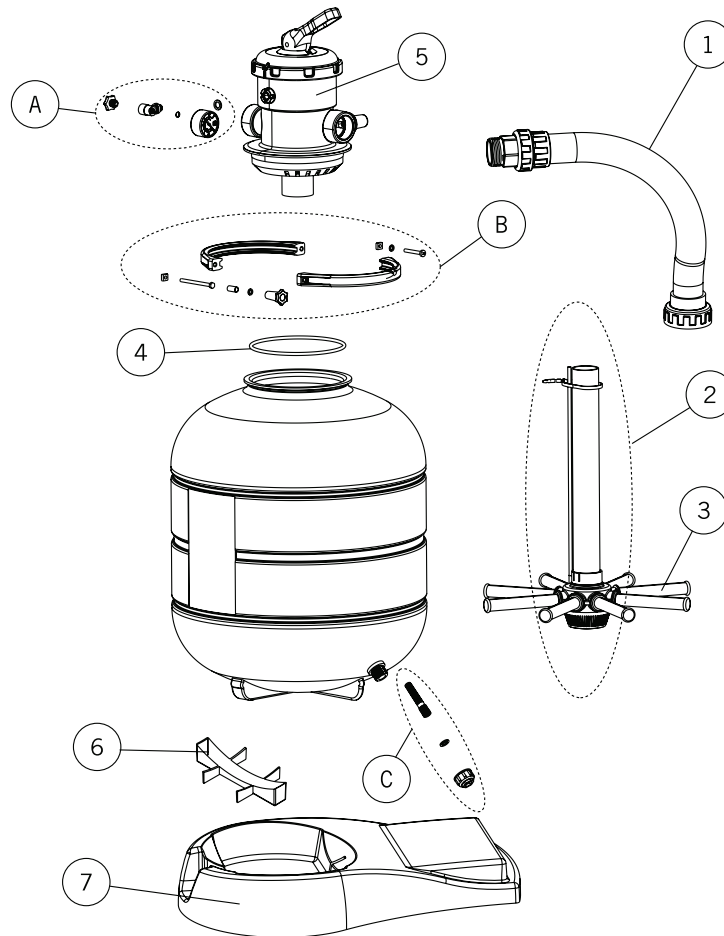

# Millennium System Top-Mount for Sena Pump

15", 17", 19", 22" & 26" Top Mount Codes: 23338S, 23339S, 23340S, 23341S, 28300S (Codes w/o pump)

ITEM	PART NO.	DESCRIPTION	QUAN.
A	4404220101	KIT PRESSURE GAUGE	1
B	24182R1003M	KIT CLAMP SET	1
C	4404220103	KIT WATER DRAIN PLUG	1
1	26185-0300	HOSE AND FITTINGS FOR 15"	1
1	26186-0300	HOSE AND FITTINGS FOR 17"	1
1	26187-0300	HOSE AND FITTINGS FOR 19"	1
1	26188-0300	HOSE AND FITTINGS FOR 22"	1
1	28300-0300	HOSE AND FITTINGS FOR 26"	1
2	22502-0017	FILTER COLLECTOR 15"	1
2	22503-0017	FILTER COLLECTOR 17"	1
2	22505-0017	FILTER COLLECTOR 19"	1
2	22507-0017	FILTER COLLECTOR 22"	1
2	26255-0017	FILTER COLLECTOR 26"	1
3	00628	COLLECTOR ARM 4 1/3" FOR 15" & 17"	8
3	00627	COLLECTOR ARM 6 1/3" FOR 19" & 22"	8
3	00628	COLLECTOR ARM 4 1/3" FOR 15" & 17"	8

ITEM	PART NO.	DESCRIPTION	QUAN.
3	00627	COLLECTOR ARM 6 1/3" FOR 19" & 22"	8
3	00626	COLLECTOR ARM 8 7/8" FOR 26"	8
4	720R1750057	O-RING	1
5	22358	MULTIPORT VALVE 1 1/2"	1
6	24181R0005	BASE ADAPTER FOR 15" & 17"	1
7	19460R0001	SYSTEM BASE FOR 15" & 17"	1
7	24182R0001	SYSTEM BASE FOR 19"	1
7	24183R0001	SYSTEM BASE FOR 22" & 26"	1
*	22407-0021	FILLER CAP WHITE	1
*	0160B007	- ITEMS 11, 12, 13, 14, 15, 18 - 4 CLAMPS - 2 THREADED HOSE ADAPTERS - 2 LONG BOLTS - 2 SHORT BOLTS - 2 WASHERS - FILTER MANUAL	

# Multiport Valve

1 1/2" Top Mount Code: 22358

ITEM	PART NO.	DESCRIPTION	QUAN.
1	00600R0201	HANDLE	1
2	00600R0202	HANDLE PIN	1
3	22358N-0201	LID LABEL	1
4	00545-0204	WASHER	1
5	22358R0202	VALVE LID	1
6	19028-0206	SECURITY CLIP	1
7	7231400040	COVER O-RING	1
8	19028-0205	BACK RING	1
9	7230280040	O-RING	1
10	19028R0207	SPRING FRICTION WASHER	1
11	00600R0209	SPRING SUPPORT WASHER	1
12	00600R0208	SPRING	1
13	19028-0400	ROTOR WITH GASKET	1
14	19028-0204	SPIDER GASKET	1
15	7230130025	PLUG O-RING	1
16	19028-0103	DRAIN PLUG	1
17	00600R0001	SIGHT GLASS GASKET	1
18	00600R0002	SIGHT GLASS	1
19	21786R0100	BODY	1
20	20565-0102	BOTTOM DIFFUSER	1
13, 14	19028-0400	ROTOR, GASKET KIT	2