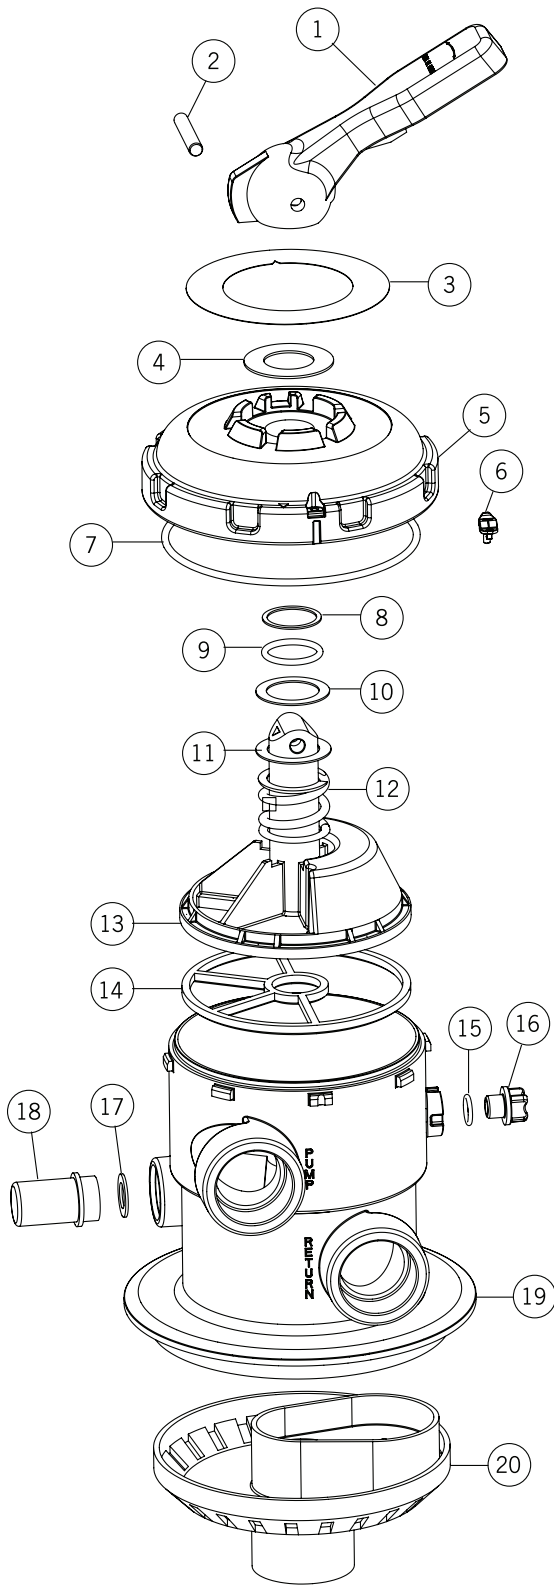

# Millennium System Top-Mount for Sena Pump

15", 17", 19", 22" & 26" Top Mount Codes: 23338S, 23339S, 23340S, 23341S, 28300S (Codes w/o pump)

ITEM	PART NO.	DESCRIPTION	QUAN.
A	4404220101	KIT PRESSURE GAUGE	1
B	24182R1003M	KIT CLAMP SET	1
C	4404220103	KIT WATER DRAIN PLUG	1
1	26185-0300	HOSE AND FITTINGS FOR 15"	1
1	26186-0300	HOSE AND FITTINGS FOR 17"	1
1	26187-0300	HOSE AND FITTINGS FOR 19"	1
1	26188-0300	HOSE AND FITTINGS FOR 22"	1
1	28300-0300	HOSE AND FITTINGS FOR 26"	1
2	22502-0017	FILTER COLLECTOR 15"	1
2	22503-0017	FILTER COLLECTOR 17"	1
2	22505-0017	FILTER COLLECTOR 19"	1
2	22507-0017	FILTER COLLECTOR 22"	1
2	26255-0017	FILTER COLLECTOR 26"	1
3	00628	COLLECTOR ARM 4 1/3" FOR 15" & 17"	8
3	00627	COLLECTOR ARM 6 1/3" FOR 19" & 22"	8
3	00628	COLLECTOR ARM 4 1/3" FOR 15" & 17"	8

ITEM	PART NO.	DESCRIPTION	QUAN.
3	00627	COLLECTOR ARM 6 1/3" FOR 19" & 22"	8
3	00626	COLLECTOR ARM 8 7/8" FOR 26"	8
4	720R1750057	O-RING	1
5	22358	MULTIPORT VALVE 1 1/2"	1
6	24181R0005	BASE ADAPTER FOR 15" & 17"	1
7	19460R0001	SYSTEM BASE FOR 15" & 17"	1
7	24182R0001	SYSTEM BASE FOR 19"	1
7	24183R0001	SYSTEM BASE FOR 22" & 26"	1
*	22407-0021	FILLER CAP WHITE	1
*	0160B007	- ITEMS 11, 12, 13, 14, 15, 18 - 4 CLAMPS - 2 THREADED HOSE ADAPTERS - 2 LONG BOLTS - 2 SHORT BOLTS - 2 WASHERS - FILTER MANUAL	

# Multiport Valve

1 1/2" Top Mount Code: 22358

ITEM	PART NO.	DESCRIPTION	QUAN.
1	00600R0201	HANDLE	1
2	00600R0202	HANDLE PIN	1
3	22358N-0201	LID LABEL	1
4	00545-0204	WASHER	1
5	22358R0202	VALVE LID	1
6	19028-0206	SECURITY CLIP	1
7	7231400040	COVER O-RING	1
8	19028-0205	BACK RING	1
9	7230280040	O-RING	1
10	19028R0207	SPRING FRICTION WASHER	1
11	00600R0209	SPRING SUPPORT WASHER	1
12	00600R0208	SPRING	1
13	19028-0400	ROTOR WITH GASKET	1
14	19028-0204	SPIDER GASKET	1
15	7230130025	PLUG O-RING	1
16	19028-0103	DRAIN PLUG	1
17	00600R0001	SIGHT GLASS GASKET	1
18	00600R0002	SIGHT GLASS	1
19	21786R0100	BODY	1
20	20565-0102	BOTTOM DIFFUSER	1
13, 14	19028-0400	ROTOR, GASKET KIT	2