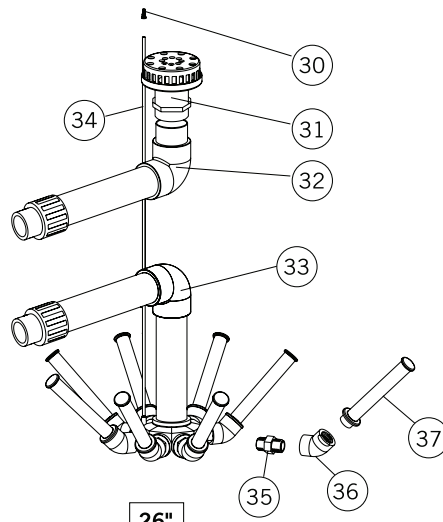

Multiport Valve

2" Side Mount Code: 09848, 28225, 28226, 18676

ITEM	PART NO.	DESCRIPTION	QUAN.
1	07441R0101	HANDLE	1
2	00600R0202	HANDLE PIN	1
3	09848R0201	LID LABEL	1
4	00545-0204	WASHER	1
5	70132R06027	BOLT	10
6	07441R0200	VALVE LID	1
7	722R0160040	COVER O-RING	1
8	722R0218035	ROTOR AXLE O-RING	1
9	00600R0207	SPRING FRICTION WASHER	1
10	00600R0208	SPRING	1
11	00600R0209	SPRING SUPPORT WASHER	1
12	07441R0102	ROTOR	1
13	07441R0002	SPIDER GASKET	1
14	70121R06000	NUT	10
15	00600R0205	PLUG O-RING	1
16	19028-0103	DRAIN PLUG	1
17	00600R0002	SIGHT GLASS	1
18	00600R0001	SIGHT GLASS GASKET	1
19	00612-0001	FLAT GASKET	1
20	00611-0002	UNION NUT	1
21	00612R0002	UNION	1
22	09848-0101	BODY 09848, 28255 & 28226	1
22	18156-0101	BODY 18676	1
23	07444R0200	CONNECTION FITTING FOR 09848 & 28225	1
23	28226R0200	CONNECTION FITTING FOR 28226	1
23	16341R0200	CONNECTION FITTING FOR 18676	1
24	70118R06000	WASHER	10
26	722R0563053	O-RING	2
27	00612R0203	FITTING FOR 28225	1