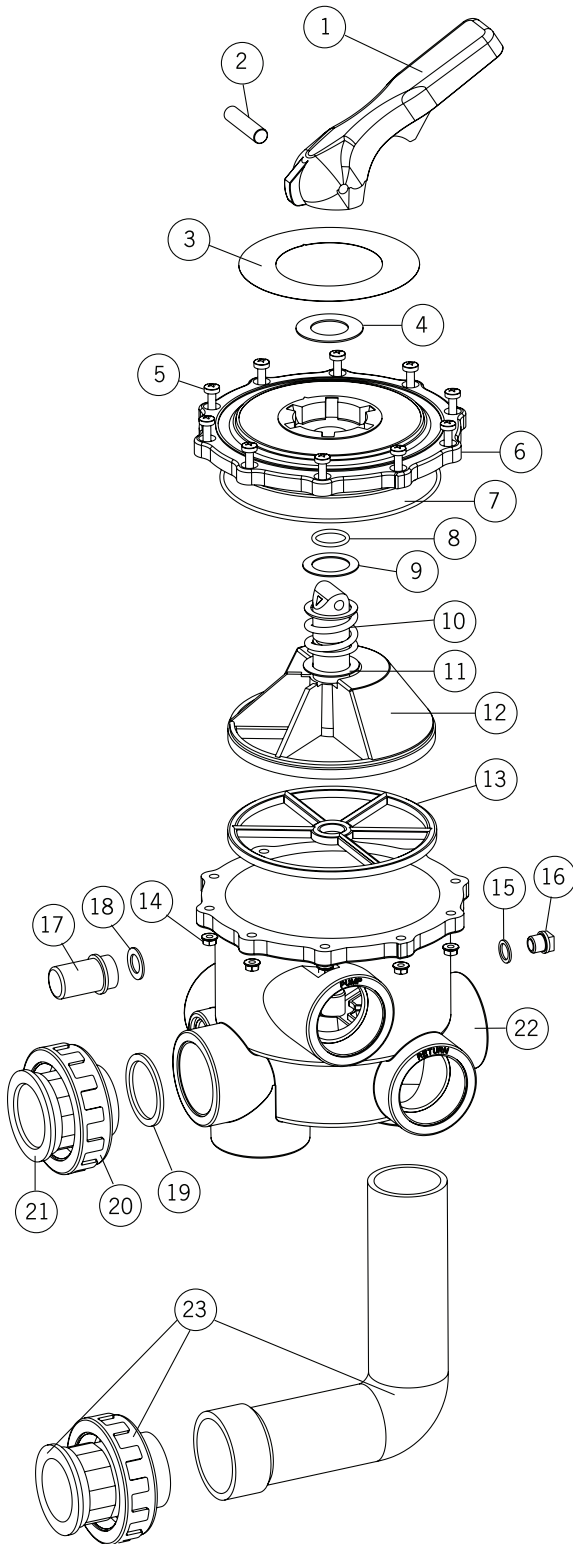

Multiport Valve

2" Side Mount Code: 09848, 28225, 28226, 18676

ITEM	PART NO.	DESCRIPTION	QUAN.
1	07441R0101	HANDLE	1
2	00600R0202	HANDLE PIN	1
3	09848R0201	LID LABEL	1
4	00545-0204	WASHER	1
5	70132R06027	BOLT	10
6	07441R0200	VALVE LID	1
7	722R0160040	COVER O-RING	1
8	722R0218035	ROTOR AXLE O-RING	1
9	00600R0207	SPRING FRICTION WASHER	1
10	00600R0208	SPRING	1
11	00600R0209	SPRING SUPPORT WASHER	1
12	07441R0102	ROTOR	1
13	07441R0002	SPIDER GASKET	1
14	70121R06000	NUT	10
15	00600R0205	PLUG O-RING	1
16	19028-0103	DRAIN PLUG	1
17	00600R0002	SIGHT GLASS	1
18	00600R0001	SIGHT GLASS GASKET	1
19	00612-0001	FLAT GASKET	1
20	00611-0002	UNION NUT	1
21	00612R0002	UNION	1
22	09848-0101	BODY 09848, 28255 & 28226	1
22	18156-0101	BODY 18676	1
23	07444R0200	CONNECTION FITTING FOR 09848 & 28225	1
23	28226R0200	CONNECTION FITTING FOR 28226	1
23	16341R0200	CONNECTION FITTING FOR 18676	1
24	70118R06000	WASHER	10
26	722R0563053	O-RING	2
27	00612R0203	FITTING FOR 28225	1