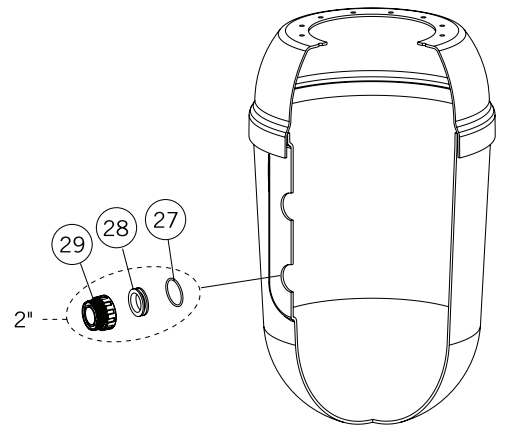

Multiport Valve

2" Side Mount Code: 09848, 28225, 28226, 18676

ITEM	PART NO.	DESCRIPTION	QUAN.
1	07441R0101	HANDLE	1
2	00600R0202	HANDLE PIN	1
3	09848R0201	LID LABEL	1
4	00545-0204	WASHER	1
5	70132R06027	BOLT	10
6	07441R0200	VALVE LID	1
7	722R0160040	COVER O-RING	1
8	722R0218035	ROTOR AXLE O-RING	1
9	00600R0207	SPRING FRICTION WASHER	1
10	00600R0208	SPRING	1
11	00600R0209	SPRING SUPPORT WASHER	1
12	07441R0102	ROTOR	1
13	07441R0002	SPIDER GASKET	1
14	70121R06000	NUT	10
15	00600R0205	PLUG O-RING	1
16	19028-0103	DRAIN PLUG	1
17	00600R0002	SIGHT GLASS	1
18	00600R0001	SIGHT GLASS GASKET	1
19	00612-0001	FLAT GASKET	1
20	00611-0002	UNION NUT	1
21	00612R0002	UNION	1
22	09848-0101	BODY 09848, 28255 & 28226	1
22	18156-0101	BODY 18676	1
23	07444R0200	CONNECTION FITTING FOR 09848 & 28225	1
23	28226R0200	CONNECTION FITTING FOR 28226	1
23	16341R0200	CONNECTION FITTING FOR 18676	1
24	70118R06000	WASHER	10
26	722R0563053	O-RING	2
27	00612R0203	FITTING FOR 28225	1