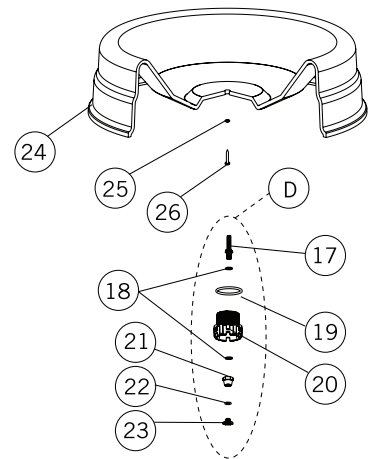

Multiport Valve

2" Side Mount Code: 09848, 28225, 28226, 18676

ITEM	PART NO.	DESCRIPTION	QUAN.
1	07441R0101	HANDLE	1
2	00600R0202	HANDLE PIN	1
3	09848R0201	LID LABEL	1
4	00545-0204	WASHER	1
5	70132R06027	BOLT	10
6	07441R0200	VALVE LID	1
7	722R0160040	COVER O-RING	1
8	722R0218035	ROTOR AXLE O-RING	1
9	00600R0207	SPRING FRICTION WASHER	1
10	00600R0208	SPRING	1
11	00600R0209	SPRING SUPPORT WASHER	1
12	07441R0102	ROTOR	1
13	07441R0002	SPIDER GASKET	1
14	70121R06000	NUT	10
15	00600R0205	PLUG O-RING	1
16	19028-0103	DRAIN PLUG	1
17	00600R0002	SIGHT GLASS	1
18	00600R0001	SIGHT GLASS GASKET	1
19	00612-0001	FLAT GASKET	1
20	00611-0002	UNION NUT	1
21	00612R0002	UNION	1
22	09848-0101	BODY 09848, 28255 & 28226	1
22	18156-0101	BODY 18676	1
23	07444R0200	CONNECTION FITTING FOR 09848 & 28225	1
23	28226R0200	CONNECTION FITTING FOR 28226	1
23	16341R0200	CONNECTION FITTING FOR 18676	1
24	70118R06000	WASHER	10
26	722R0563053	O-RING	2
27	00612R0203	FITTING FOR 28225	1