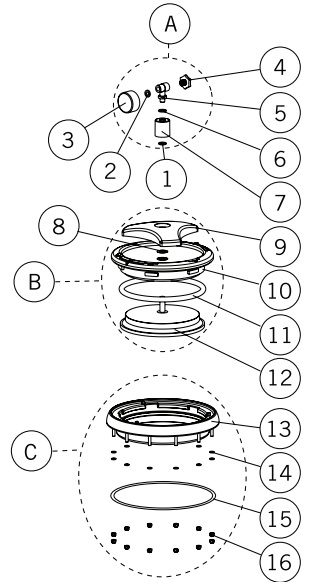

Multiport Valve

2" Side Mount Code: 09848, 28225, 28226, 18676

ITEM	PART NO.	DESCRIPTION	QUAN.
1	07441R0101	HANDLE	1
2	00600R0202	HANDLE PIN	1
3	09848R0201	LID LABEL	1
4	00545-0204	WASHER	1
5	70132R06027	BOLT	10
6	07441R0200	VALVE LID	1
7	722R0160040	COVER O-RING	1
8	722R0218035	ROTOR AXLE O-RING	1
9	00600R0207	SPRING FRICTION WASHER	1
10	00600R0208	SPRING	1
11	00600R0209	SPRING SUPPORT WASHER	1
12	07441R0102	ROTOR	1
13	07441R0002	SPIDER GASKET	1
14	70121R06000	NUT	10
15	00600R0205	PLUG O-RING	1
16	19028-0103	DRAIN PLUG	1
17	00600R0002	SIGHT GLASS	1
18	00600R0001	SIGHT GLASS GASKET	1
19	00612-0001	FLAT GASKET	1
20	00611-0002	UNION NUT	1
21	00612R0002	UNION	1
22	09848-0101	BODY 09848, 28255 & 28226	1
22	18156-0101	BODY 18676	1
23	07444R0200	CONNECTION FITTING FOR 09848 & 28225	1
23	28226R0200	CONNECTION FITTING FOR 28226	1
23	16341R0200	CONNECTION FITTING FOR 18676	1
24	70118R06000	WASHER	10
26	722R0563053	O-RING	2
27	00612R0203	FITTING FOR 28225	1