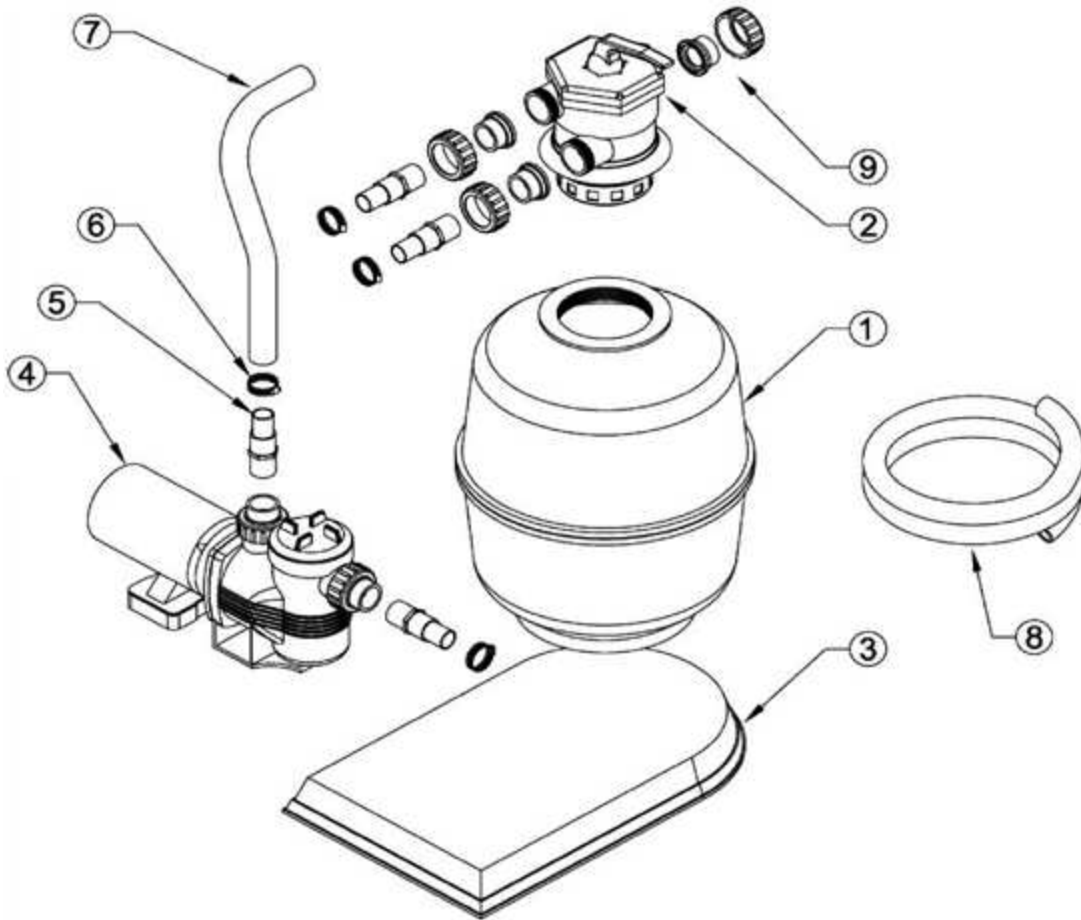

Thermoplastic Sand Filter Skid Pack

Thermoplastic Sand Filter Skid Pack Parts			
Key No.	Part No.	Part Description	Qty Per Pump
1	2260161S	Filter Shell w/Base 16" (T400)	1
	2260181S	Filter Shell w/Base 18" (T450)	1
	2260201S	Filter Shell w/Base 20" (T500)	1
	22620241S	Filter Shell w/Base 24" (T600)	1
2	228042	1-1/2" Multiport Valve	1
3	455567	Skid Base (16"/20")	1
	455569	Skid Base (24" Only)	1
4	Varies	See AquaMite Or SupaMite Parts	
5	122316	Hose Adapter (White)	5
5a	122312	Barbed Hose Adapter (Black)	5
6	17B3013	Hose Clip	6
7	PY793	3' Hose	1
8	PY794	6' Hose	2
9	122243B	Union 1-1/2"	3

Thermoplastic Top Mount Series Sand Filters

Thermoplastic Top Mount Sand Filter			
Key No.	Part No.	Part Description	Qty Per Pump
1	2260161S	Filter Shell w/Base 16" (T400)	1
	2260181S	Filter Shell w/Base 18" (T450)	1
	2260201S	Filter Shell w/Base 20" (T500)	1
	22620241S	Filter Shell w/Base 24" (T600)	1
2	W0160	Center Tube w/Hub 16" Tank	1
2	W0159	Center Tube w/Hub 18" Tank	1
2	W0161	Center Tube w/Hub 20" Tank	1
2	W0162	Center Tube w/Hub 24" Tank	1
3	W02111	Lateral 3-1/2"	8
3	W02112	Lateral 4-1/2"	8
3	W02113	Lateral 5-1/2"	8
3	W02114	Lateral 8"	8
4	W02117	Lateral End Cap	8
5	W02026BLK	Drain Assy	1
6	228042	1-1/2" MP Valve	1
7	122243B	Half Union	3
8	62161	Press Gauge (Not Shown)	1

Waterco 1-1/2" Top Mount Valve Parts

Waterco 1-1/2" Top Mount Valve Parts			
Key No.	Part No.	Part Description	Qty Per Pump
1	621451	Handle	1
2	621111	Handle Pin	1
3	621452	Teflon Ring	1
4	621453	Cover	1
5	621454	Cover Gasket	1
6	621464	Cover Bolt	6
N/S	621465	Cover Nut	6
7	621455	Spring Washer	1
8	621456	Spring	1
9	621457	O-Ring	1
10	621458	Rotor	1
11	621460	Spider Gasket	1
12	62146	Valve Body	1
13	620221	Air Release and O-Ring	1
14	621462	Sight Glass Glasket	1
15	621463	Sight Glass	1
16	62100	Valve to Tank O-Ring	1
17	621450	Center Stem O-Ring	1