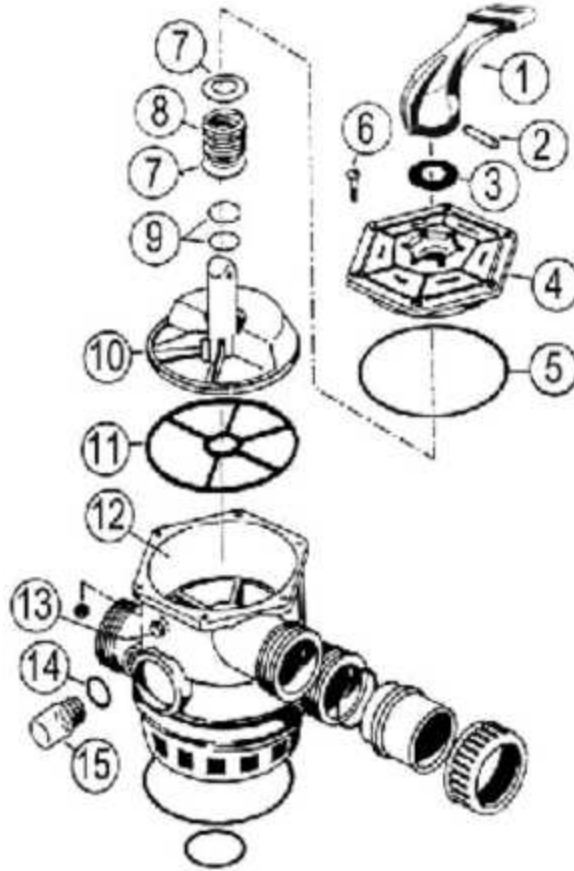

Thermoplastic Sand Filter Skid Pack

Thermoplastic Sand Filter Skid Pack Parts			
Key No.	Part No.	Part Description	Qty Per Pump
1	2260161S	Filter Shell w/Base 16" (T400)	1
	2260181S	Filter Shell w/Base 18" (T450)	1
	2260201S	Filter Shell w/Base 20" (T500)	1
	22620241S	Filter Shell w/Base 24" (T600)	1
2	228042	1-1/2" Multiport Valve	1
3	455567	Skid Base (16"/20")	1
	455569	Skid Base (24" Only)	1
4	Varies	See AquaMite Or SupaMite Parts	
5	122316	Hose Adapter (White)	5
5a	122312	Barbed Hose Adapter (Black)	5
6	17B3013	Hose Clip	6
7	PY793	3' Hose	1
8	PY794	6' Hose	2
9	122243B	Union 1-1/2"	3

Thermoplastic Top Mount Series Sand Filters

Thermoplastic Top Mount Sand Filter			
Key No.	Part No.	Part Description	Qty Per Pump
1	2260161S	Filter Shell w/Base 16" (T400)	1
	2260181S	Filter Shell w/Base 18" (T450)	1
	2260201S	Filter Shell w/Base 20" (T500)	1
	22620241S	Filter Shell w/Base 24" (T600)	1
2	W0160	Center Tube w/Hub 16" Tank	1
2	W0159	Center Tube w/Hub 18" Tank	1
2	W0161	Center Tube w/Hub 20" Tank	1
2	W0162	Center Tube w/Hub 24" Tank	1
3	W02111	Lateral 3-1/2"	8
3	W02112	Lateral 4-1/2"	8
3	W02113	Lateral 5-1/2"	8
3	W02114	Lateral 8"	8
4	W02117	Lateral End Cap	8
5	W02026BLK	Drain Assy	1
6	228042	1-1/2" MP Valve	1
7	122243B	Half Union	3
8	62161	Press Gauge (Not Shown)	1

Waterco 1-1/2" Top Mount Valve Parts

Waterco 1-1/2" Top Mount Valve Parts			
Key No.	Part No.	Part Description	Qty Per Pump
1	621451	Handle	1
2	621111	Handle Pin	1
3	621452	Teflon Ring	1
4	621453	Cover	1
5	621454	Cover Gasket	1
6	621464	Cover Bolt	6
N/S	621465	Cover Nut	6
7	621455	Spring Washer	1
8	621456	Spring	1
9	621457	O-Ring	1
10	621458	Rotor	1
11	621460	Spider Gasket	1
12	62146	Valve Body	1
13	620221	Air Release and O-Ring	1
14	621462	Sight Glass Glasket	1
15	621463	Sight Glass	1
16	62100	Valve to Tank O-Ring	1
17	621450	Center Stem O-Ring	1