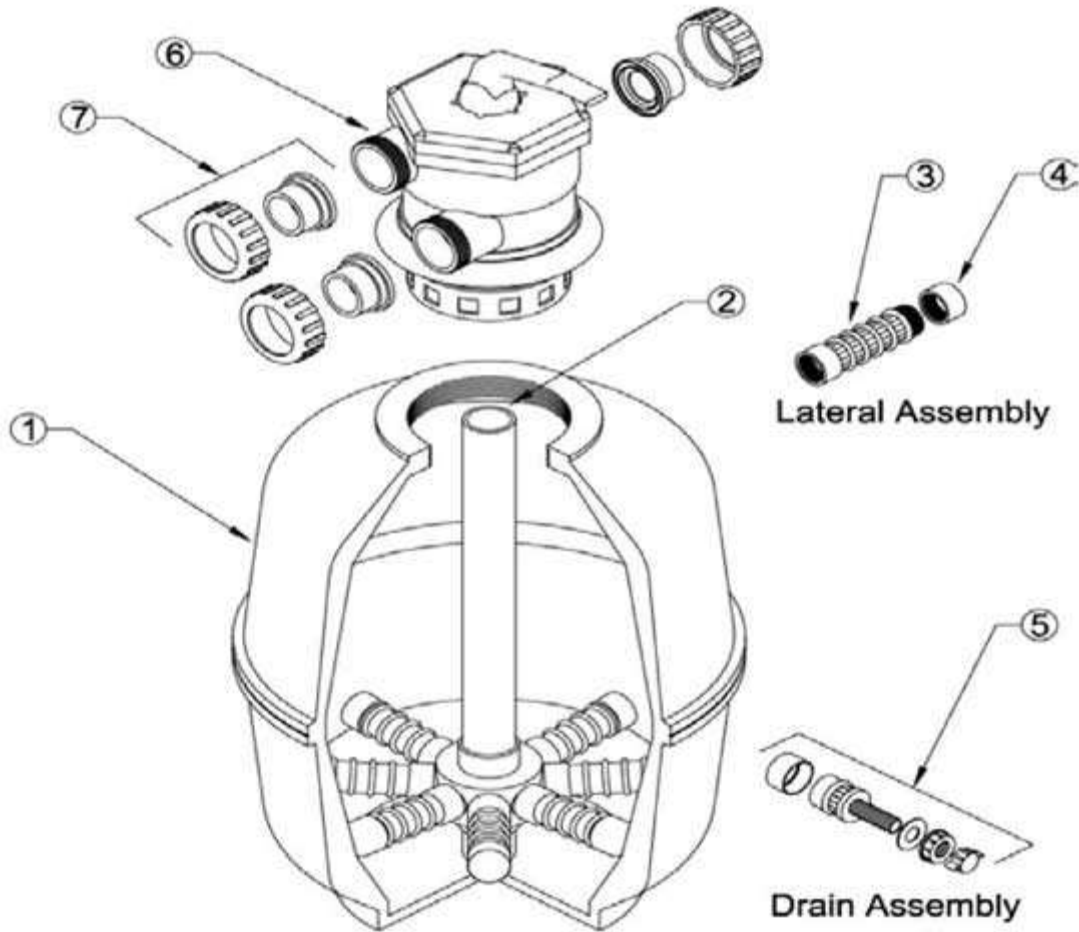

Thermoplastic Sand Filter Skid Pack

Thermoplastic Sand Filter Skid Pack Parts			
Key No.	Part No.	Part Description	Qty Per Pump
1	2260161S	Filter Shell w/Base 16" (T400)	1
	2260181S	Filter Shell w/Base 18" (T450)	1
	2260201S	Filter Shell w/Base 20" (T500)	1
	22620241S	Filter Shell w/Base 24" (T600)	1
2	228042	1-1/2" Multiport Valve	1
3	455567	Skid Base (16"/20")	1
	455569	Skid Base (24" Only)	1
4	Varies	See AquaMite Or SupaMite Parts	
5	122316	Hose Adapter (White)	5
5a	122312	Barbed Hose Adapter (Black)	5
6	17B3013	Hose Clip	6
7	PY793	3' Hose	1
8	PY794	6' Hose	2
9	122243B	Union 1-1/2"	3

Thermoplastic Top Mount Series Sand Filters

Thermoplastic Top Mount Sand Filter			
Key No.	Part No.	Part Description	Qty Per Pump
1	2260161S	Filter Shell w/Base 16" (T400)	1
	2260181S	Filter Shell w/Base 18" (T450)	1
	2260201S	Filter Shell w/Base 20" (T500)	1
	22620241S	Filter Shell w/Base 24" (T600)	1
2	W0160	Center Tube w/Hub 16" Tank	1
2	W0159	Center Tube w/Hub 18" Tank	1
2	W0161	Center Tube w/Hub 20" Tank	1
2	W0162	Center Tube w/Hub 24" Tank	1
3	W02111	Lateral 3-1/2"	8
3	W02112	Lateral 4-1/2"	8
3	W02113	Lateral 5-1/2"	8
3	W02114	Lateral 8"	8
4	W02117	Lateral End Cap	8
5	W02026BLK	Drain Assy	1
6	228042	1-1/2" MP Valve	1
7	122243B	Half Union	3
8	62161	Press Gauge (Not Shown)	1

Waterco 1-1/2" Top Mount Valve Parts

Waterco 1-1/2" Top Mount Valve Parts			
Key No.	Part No.	Part Description	Qty Per Pump
1	621451	Handle	1
2	621111	Handle Pin	1
3	621452	Teflon Ring	1
4	621453	Cover	1
5	621454	Cover Gasket	1
6	621464	Cover Bolt	6
N/S	621465	Cover Nut	6
7	621455	Spring Washer	1
8	621456	Spring	1
9	621457	O-Ring	1
10	621458	Rotor	1
11	621460	Spider Gasket	1
12	62146	Valve Body	1
13	620221	Air Release and O-Ring	1
14	621462	Sight Glass Glasket	1
15	621463	Sight Glass	1
16	62100	Valve to Tank O-Ring	1
17	621450	Center Stem O-Ring	1