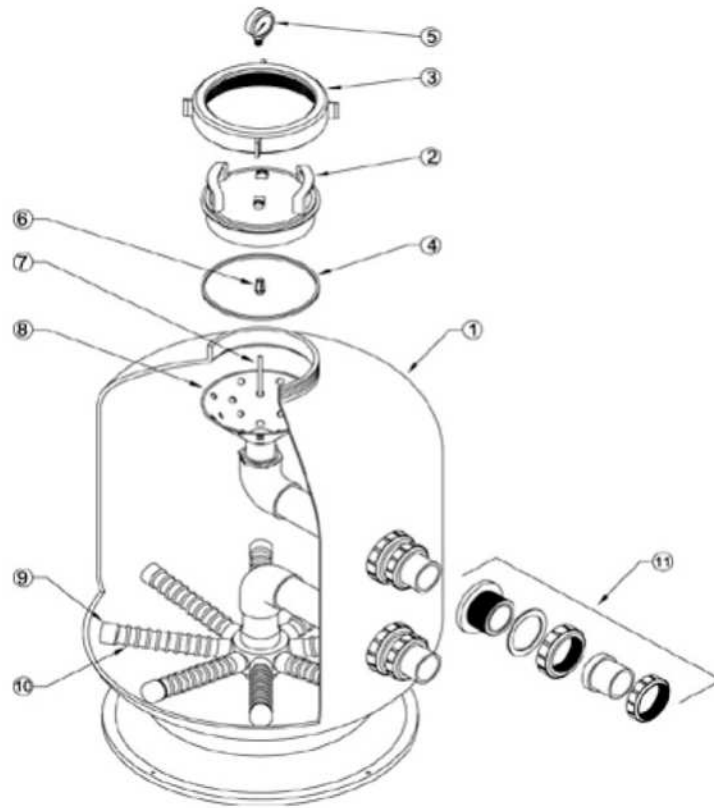

## Micron Side Mount Series Sand Filters

SM Series Sand Filters			
Key No.	Part No.	Part Description	Qty Per Pump
1	22000820L	Filter Shell only 20" (SM500)	1
	22000824L	Filter Shell only 24" (SM600)	1
	22000830L	Filter Shell only 30" (SM750)	1
	22000836L	Filter Shell only 36" (SM900)	1
2	6209291	Lid 8" Clear	1
3	62024BLK	Top Lid Locking Ring	1
4	62026	Top Lid O-Ring 8"	1
5	30B3000	Pressure Gauge	1
6	W04190	Air Bleed Screen	1
7	W02654	Air Bleed Assembly	1
8	620940	Water Diffuser	1
9			
10		See Lateral Chart	
11	W12610	Port Assembly 1-1/2"	2
	W04006BLK	Port Assembly 2"	2
11A	W02272BLK	1-1/2" Port Fitting	2
	W02568	2" Port Fitting	2
11B	W02268	1-1/2" Port Gasket	2
	W02080	2" Port Gasket	2
11C	W02271BLK	1-1/2" Port Nut	2
	W02567	2" Port Nut	2
11D	122243B	1-1/2" Union Half w/ O-Ring	2
	634024BLK	2" Union Half w/ O-Ring	2
12	620221	Air Relief Valve (NS)	1
13	W02026BLK	Drain Assembly (NS)	1

## Baker Hydro Side Mount Valve Parts

Baker Hydro Side Mount Multiport Valve					
Key No.	Part Description	Part No.	Qty. Per	Part No.	Qty. Per
		1 1/2" Valve	Valve	2" Valve	Valve
1	Valve Handle	30C3000	1	30C3000	1
2	Valve Handle Pin	30C3001	1	30C3001	1
3	Valve Handle Wash Up	30C3002	1	30C3002	1
4	Valve Body Screw	30C3003	8	30C3003	8
5	Valve Body Decal	00B9200	1	00B9201	1
6	Valve Body Cover	30C3004	1	30C3104	1
7	Valve Body Cover O-Ring	30C3005	1	30C3105	1
8	Valve Stem Washer	30C3006	1	30C3006	1
9	Valve Spring	30C3007	1	30C3007	1
10	Shaft O-Ring	30C3009	1	30C3009	1
11	Diverter Head	30C3010	1	30C3110	1
12	Spider Gasket	30C3011	1	30C3111	1
13	Valve Body	30C3012	1	30C3112	1
14	Valve Body Nut	30C3013	8	30C3013	8
15	Sight Glass Gasket	30C3015	1	30C3015	1
16	Sight Glass	30C3016	1	30C3016	1
17	Plug O-Ring	30C3019	1	30C3119	1
18	Plug	30C3020	1	30C3120	1
19	Key Assy. (incl'd's # 1-11)	30C3021	1	30C3022	1