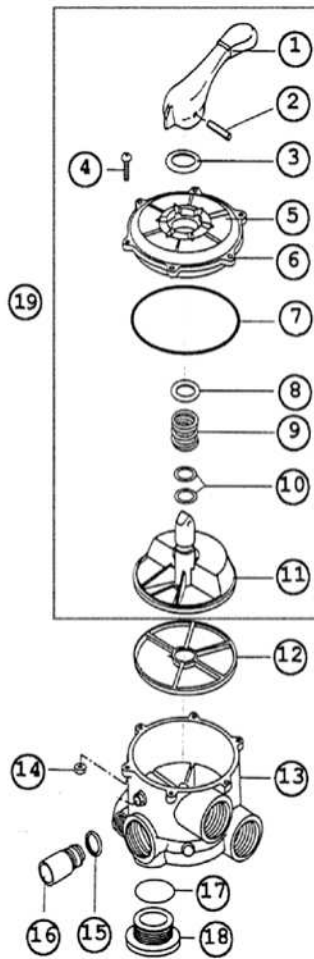

## Micron Side Mount Series Sand Filters

SM Series Sand Filters			
Key No.	Part No.	Part Description	Qty Per Pump
1	22000820L	Filter Shell only 20" (SM500)	1
	22000824L	Filter Shell only 24" (SM600)	1
	22000830L	Filter Shell only 30" (SM750)	1
	22000836L	Filter Shell only 36" (SM900)	1
2	6209291	Lid 8" Clear	1
3	62024BLK	Top Lid Locking Ring	1
4	62026	Top Lid O-Ring 8"	1
5	30B3000	Pressure Gauge	1
6	W04190	Air Bleed Screen	1
7	W02654	Air Bleed Assembly	1
8	620940	Water Diffuser	1
9			
10		See Lateral Chart	
11	W12610	Port Assembly 1-1/2"	2
	W04006BLK	Port Assembly 2"	2
11A	W02272BLK	1-1/2" Port Fitting	2
	W02568	2" Port Fitting	2
11B	W02268	1-1/2" Port Gasket	2
	W02080	2" Port Gasket	2
11C	W02271BLK	1-1/2" Port Nut	2
	W02567	2" Port Nut	2
11D	122243B	1-1/2" Union Half w/ O-Ring	2
	634024BLK	2" Union Half w/ O-Ring	2
12	620221	Air Relief Valve (NS)	1
13	W02026BLK	Drain Assembly (NS)	1

## Baker Hydro Side Mount Valve Parts

Baker Hydro Side Mount Multiport Valve					
Key No.	Part Description	Part No.	Qty. Per	Part No.	Qty. Per
		1 1/2" Valve	Valve	2" Valve	Valve
1	Valve Handle	30C3000	1	30C3000	1
2	Valve Handle Pin	30C3001	1	30C3001	1
3	Valve Handle Wash Up	30C3002	1	30C3002	1
4	Valve Body Screw	30C3003	8	30C3003	8
5	Valve Body Decal	00B9200	1	00B9201	1
6	Valve Body Cover	30C3004	1	30C3104	1
7	Valve Body Cover O-Ring	30C3005	1	30C3105	1
8	Valve Stem Washer	30C3006	1	30C3006	1
9	Valve Spring	30C3007	1	30C3007	1
10	Shaft O-Ring	30C3009	1	30C3009	1
11	Diverter Head	30C3010	1	30C3110	1
12	Spider Gasket	30C3011	1	30C3111	1
13	Valve Body	30C3012	1	30C3112	1
14	Valve Body Nut	30C3013	8	30C3013	8
15	Sight Glass Gasket	30C3015	1	30C3015	1
16	Sight Glass	30C3016	1	30C3016	1
17	Plug O-Ring	30C3019	1	30C3119	1
18	Plug	30C3020	1	30C3120	1
19	Key Assy. (incl'd's # 1-11)	30C3021	1	30C3022	1