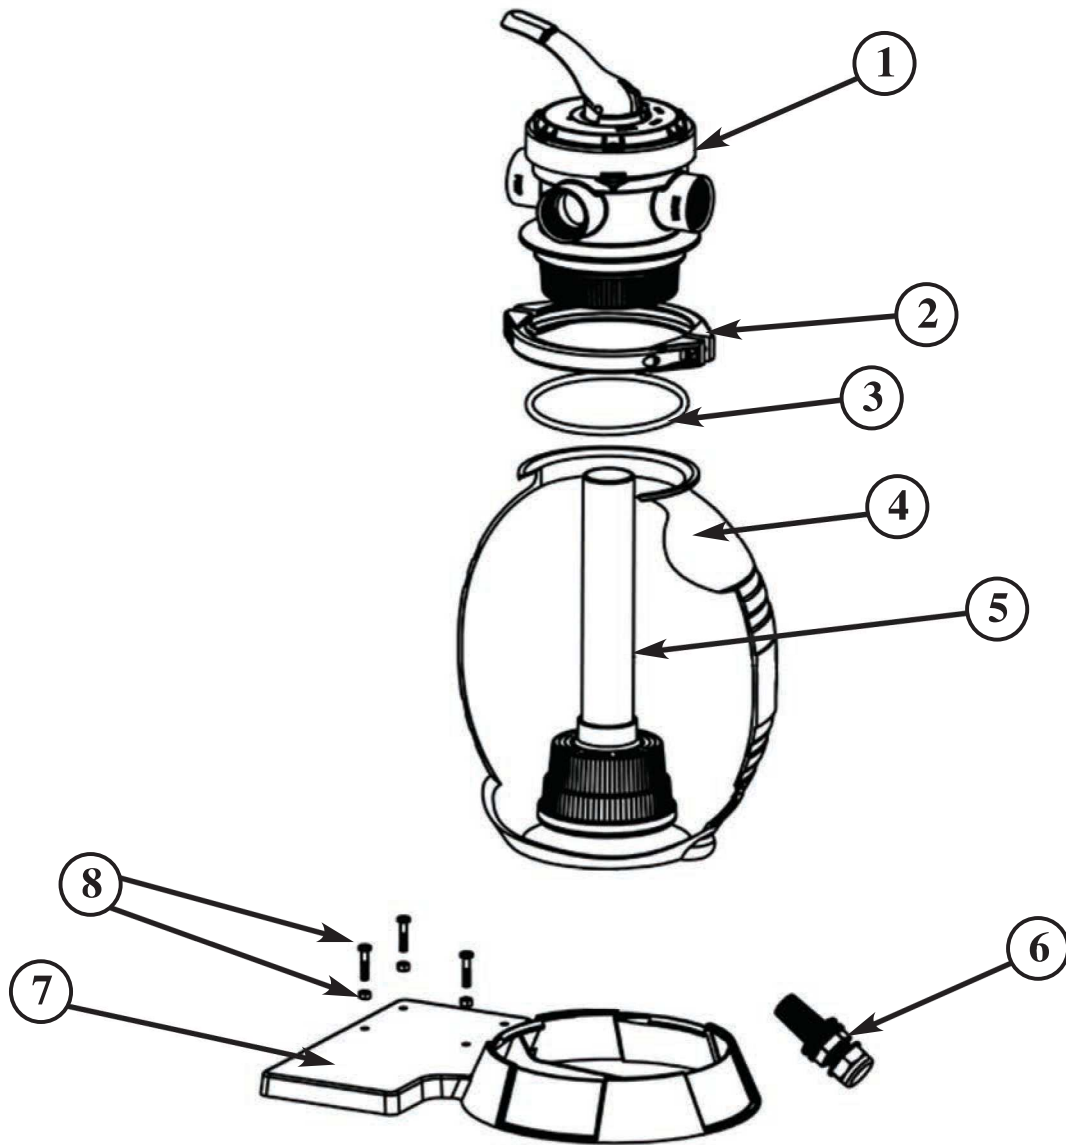

FILTER PARTS BY MODEL

REF #	MODEL	DESCRIPTION
1	AC 83321	4 Way Valve
2	AC 83364	Flange Clamp
3	AC 83348	O-Ring
4	AC 83399	Filter Tank
5	AC 83380	Stand Pipe
6	AC 83402	Drain Plug
7	AC 85685	Filter Base
8	AC 84514	Screw M6 x 25 and Nut M6